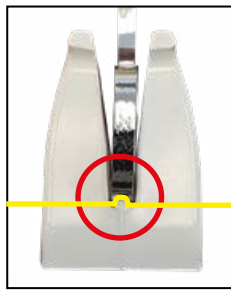

E-guard's

E-GUARDS EDEA

TRADITIONAL

SUPPORT

Unique vertebrae profile to support blade hollow and protect edges

ONE PIECE

no fiddling, no parts, no assembly. It **STRETCHES** to fit all sizes

EASY WALK