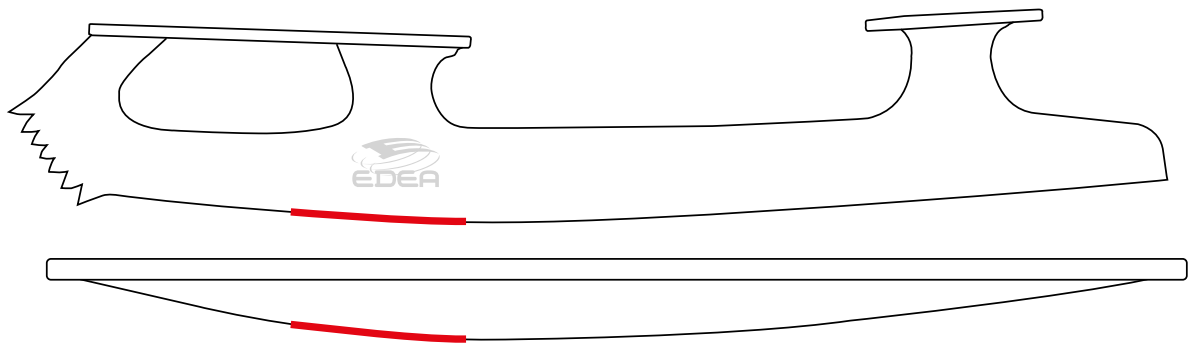

NEW PROFILE

Designed to mimic a blade to give it a more realistic feel. The new profile reduces friction and increase the feel of being on real ice. The taller rocker and blade profile combine to move the spinning point and create the perfect off-ice partner.