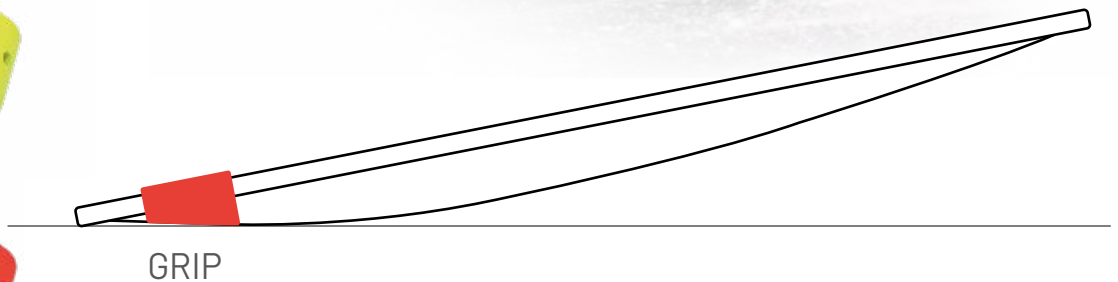

E.Spinner

NEW PROFILE

Designed to mimic a blade to give it a more realistic feel. The new profile reduces friction and increase the feel of being on real ice. The taller rocker and blade profile combine to move the spinning point and create the perfect off-ice partner.

TAKE OFF JUMPS BANDS

The special bands are to practice take offs. Two bands are included, a softer yellow one for singles and the red for doubles or triples. NOTE: Use without bands for spin practice.

THE NEW WAVE DESIGN

Makes it easier to practise as the platform is wider.