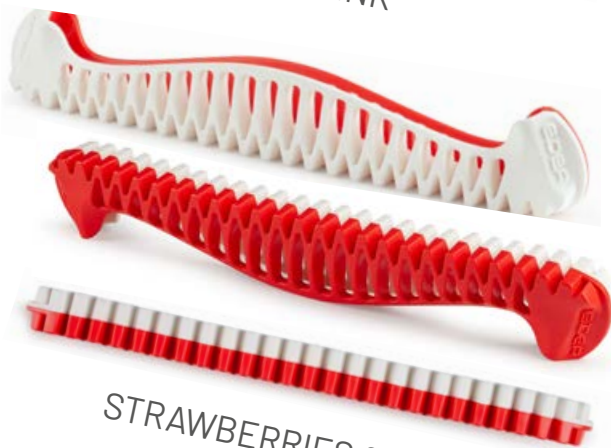

STRAWBERRIES & CREAM