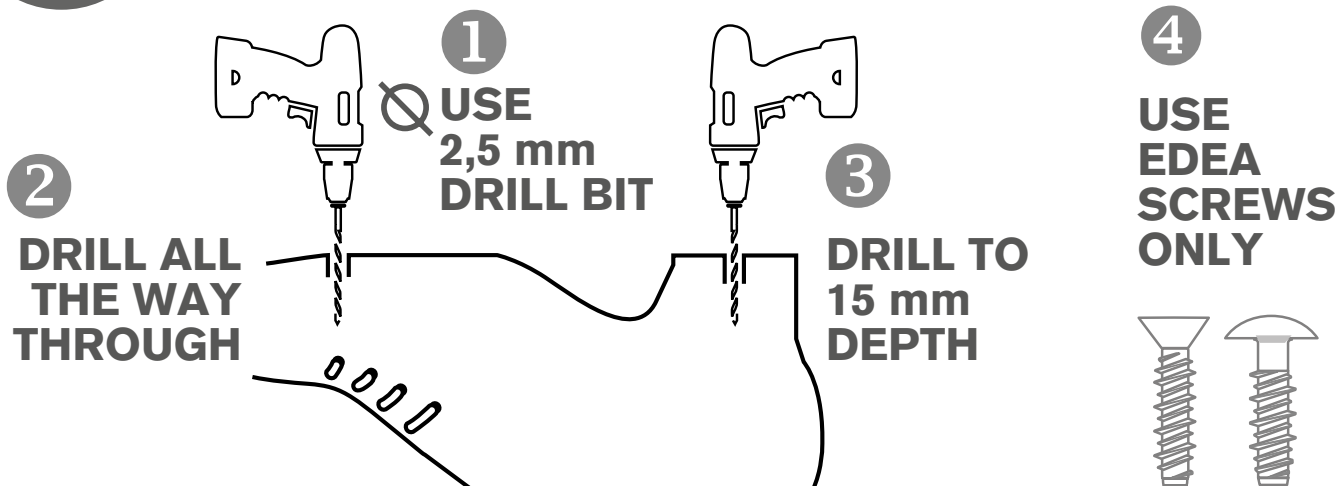

Mounting stand

Stands for quick and precise blade mounting are practical and portable.

SPECIALIST KIT

Manual mounting stand
+drill bit extension
+extension
+Hi-low screws
+fillers
+apron

PROFESSIONAL KIT

Pneumatic mounting stand
+drill bit extension
+extension
+Hi-low screws
+fillers
+apron

Important