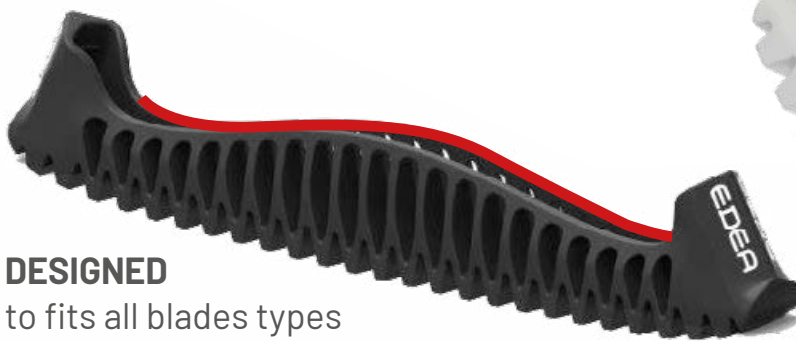

E-guard's

E-GUARDS EDEA

TRADITIONAL

SUPPORT

Unique vertebrae profile to support blade hollow and protect edges

ONE PIECE

no fiddling, no parts, no assembly. It **STRETCHES** to fit all sizes

EASY WALK

wider rubberized grip makes walking easier with less slipping

DESIGNED

to fits all blades types

CUSHION

rubberized sole is softer and quieter. No more click-clack

EASY CARE

superior drainage means drier blades and less rust