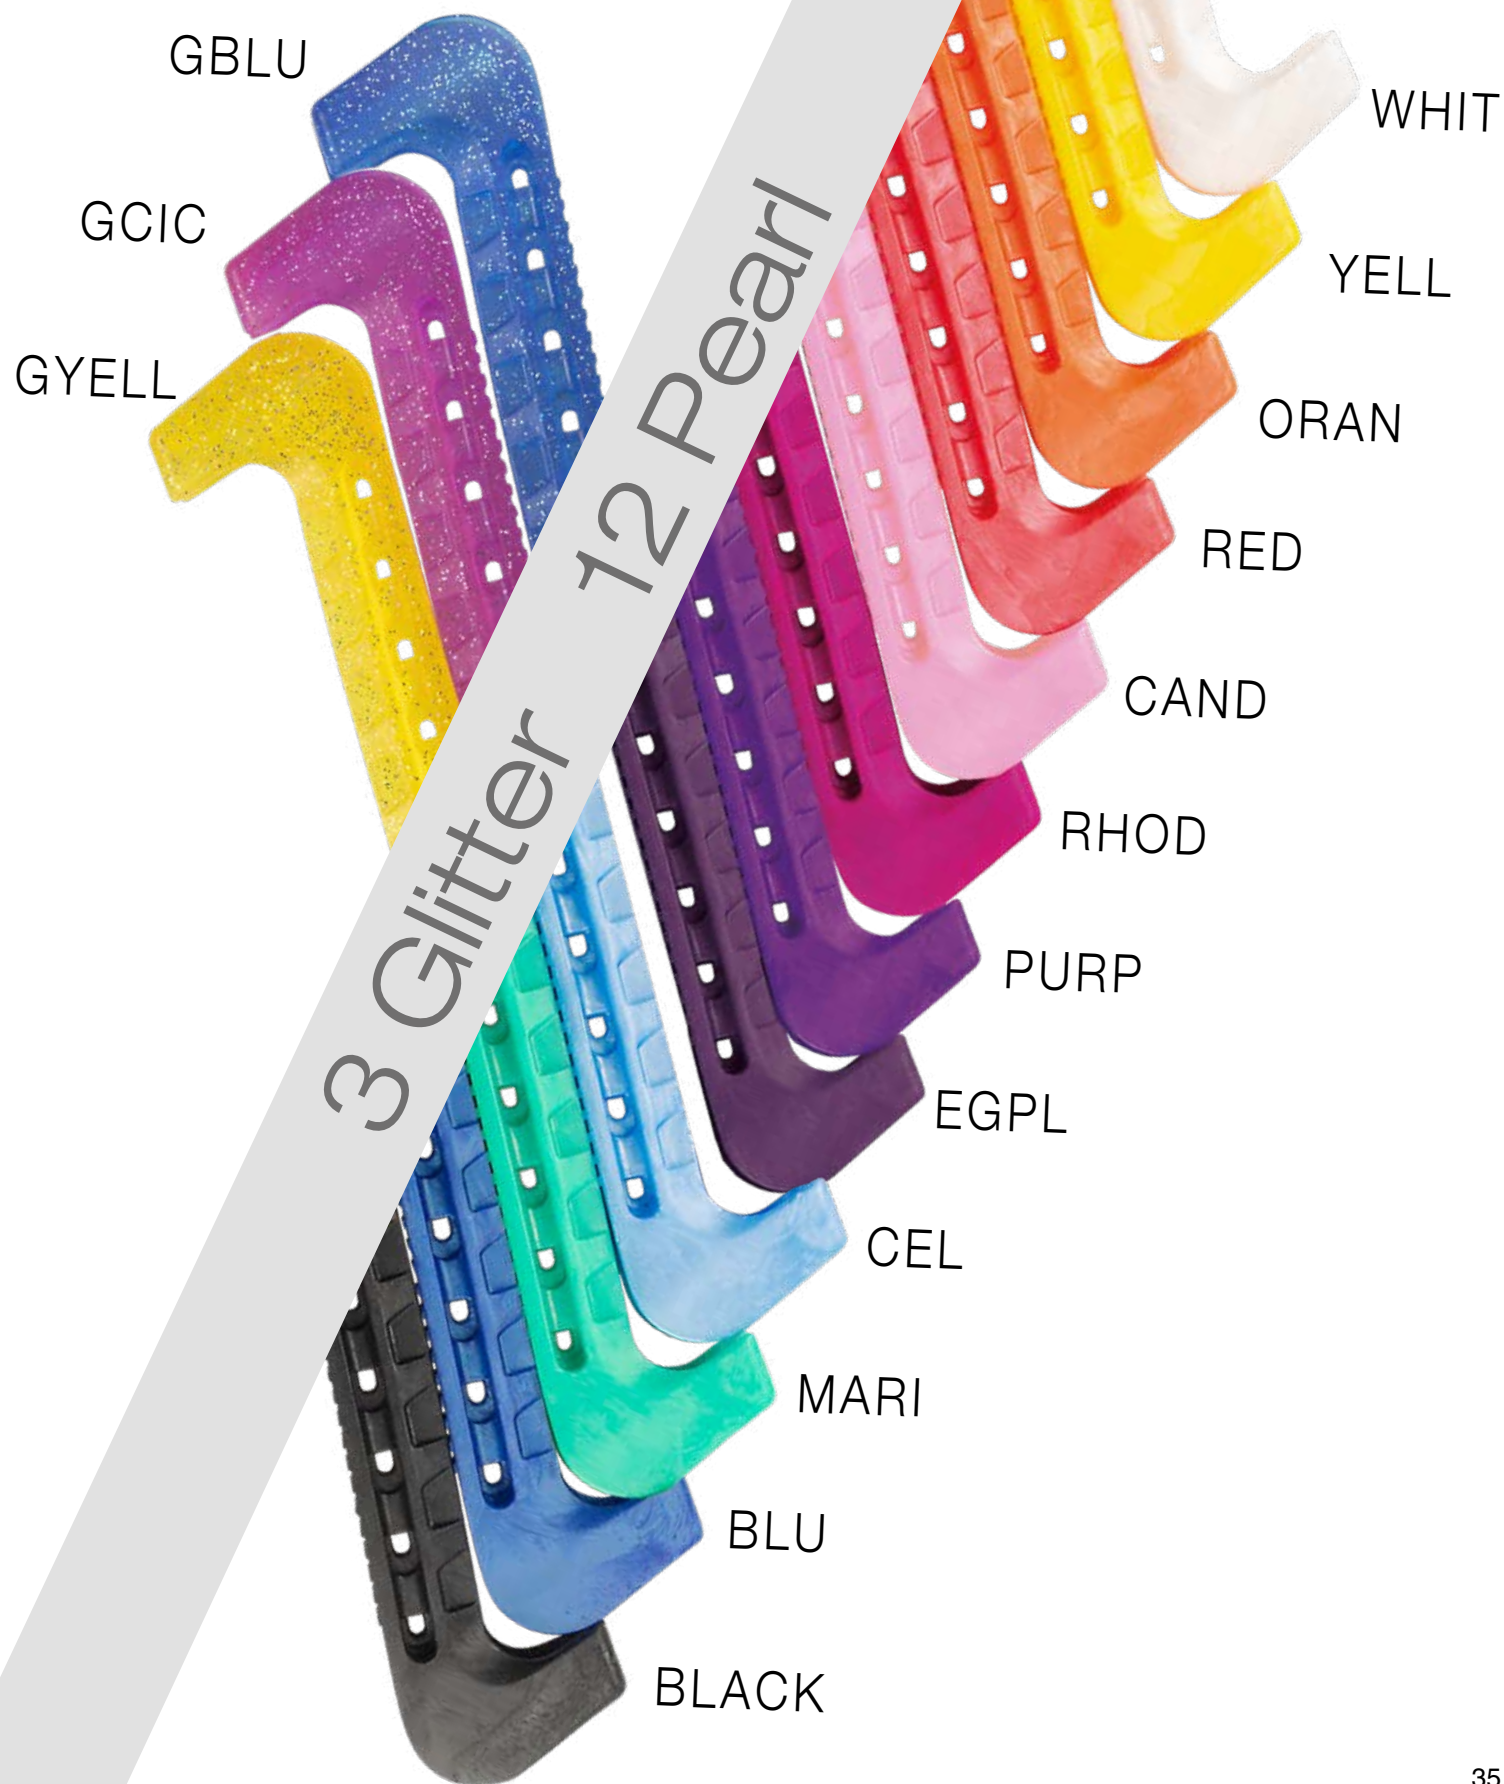

PONY

PINKI

SCARY

SEAHORSE

TOOTSY

Skateguards

EXTENDABLE SKATEGUARDS

(2 piece spring loaded guards)

Size: S-M-L

E.gloves
PRO

Size: S-M-L

GRIPPING GLOVES
"BEIGE"
Size: S-M-L

GRIPPING GLOVES
"BLACK"
Size: S-M-L

GRIPPING GLOVES
"LIGHT BLUE"
Size: S-M-L

GRIPPING GLOVES
"ROSE"
Size: S-M-L

GRIPPING GLOVES
"WHITE"
Size: S-M-L